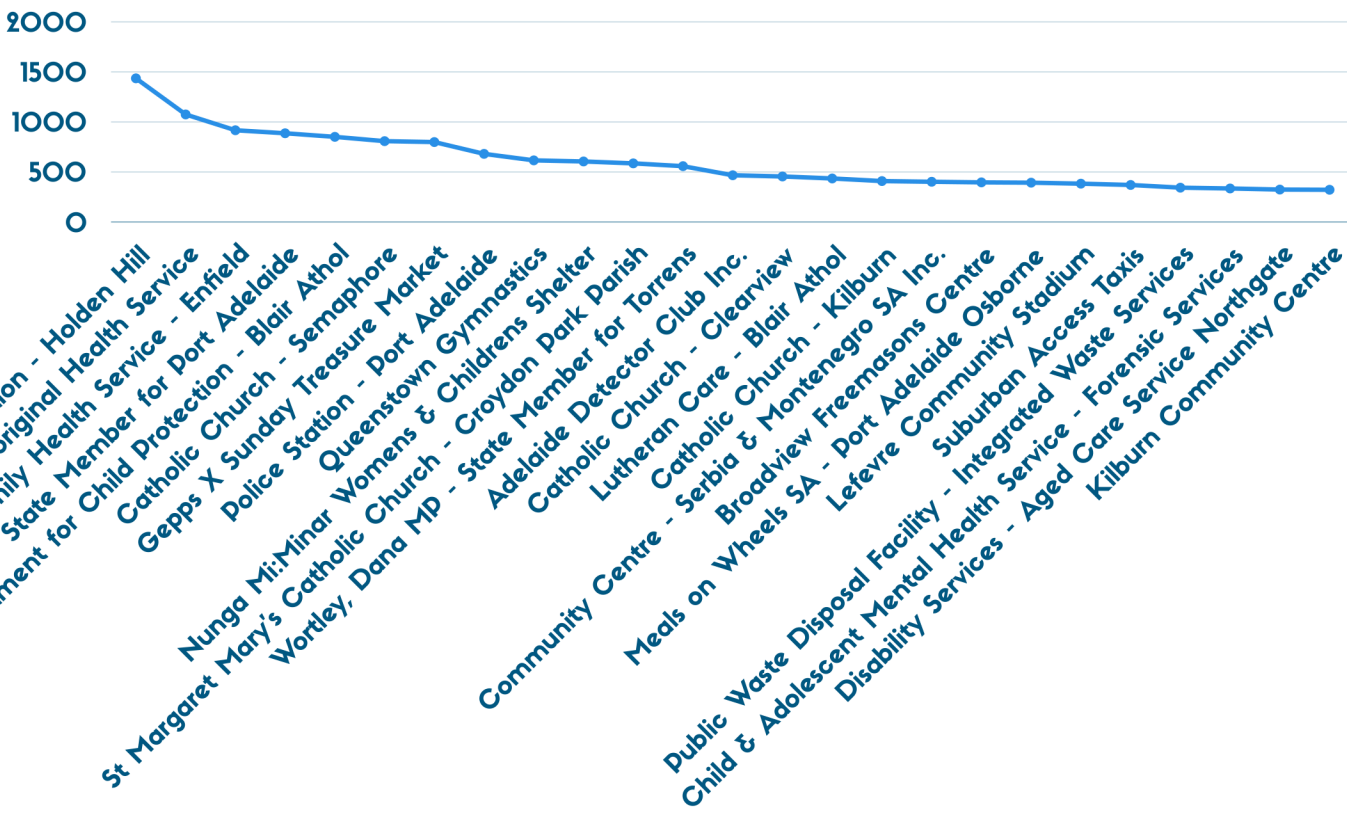

# PORT ADELAIDE ENFIELD COUNCIL

## WHAT ARE OUR COMMUNITY NEEDS?

30798 SESSIONS

1 JULY 2021 - 30 JUNE 2022

### TOP 25 LANDING PAGES:

**SESSIONS BY PRIMARY CATEGORY**