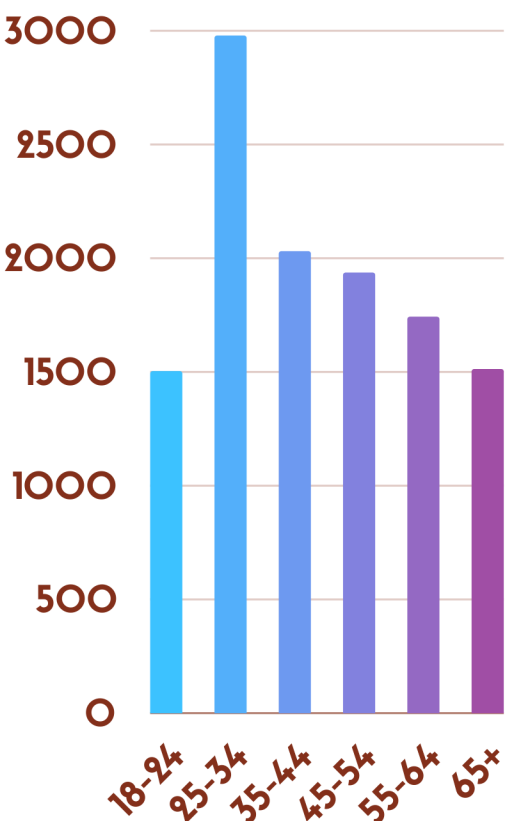

## WHAT ARE OUR COMMUNITY NEEDS?

30798 SESSIONS

1 JULY 2021 - 30 JUNE 2022

### TOP 25 LANDING PAGES:

**SESSIONS BY PRIMARY CATEGORY**

#### AGE