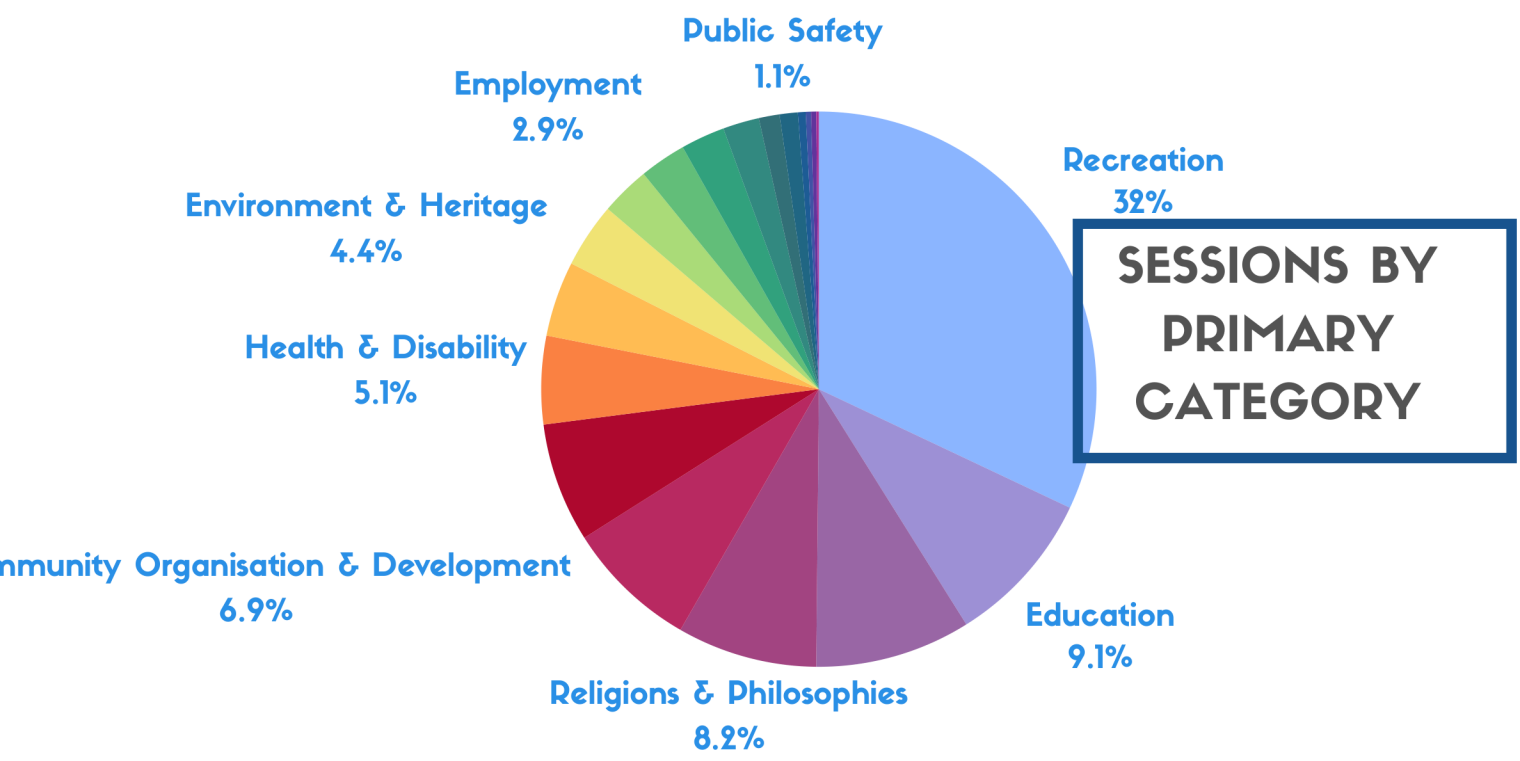

## WHAT ARE OUR COMMUNITY NEEDS?

30798 SESSIONS

1 JULY 2021 - 30 JUNE 2022

### TOP 25 LANDING PAGES:

**SESSIONS BY PRIMARY CATEGORY**